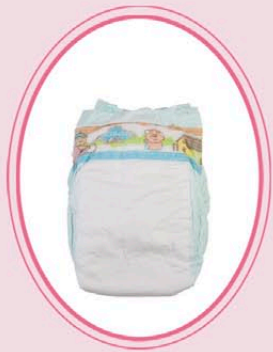

Complementos

Bodys Surtidos

Ref. 0156

55 cm.